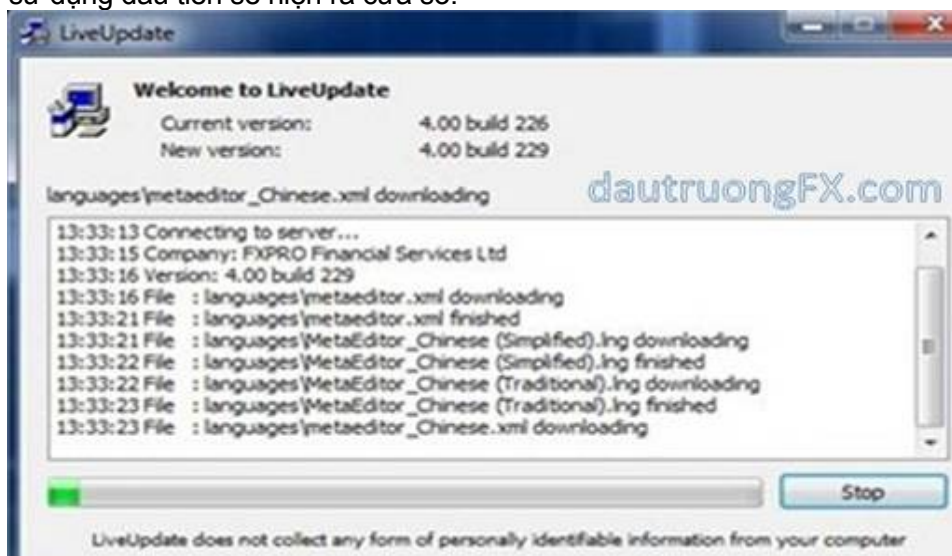

- **Bước 6:**
  Ở lần sử dụng đầu tiên sẽ hiện ra cửa sổ: